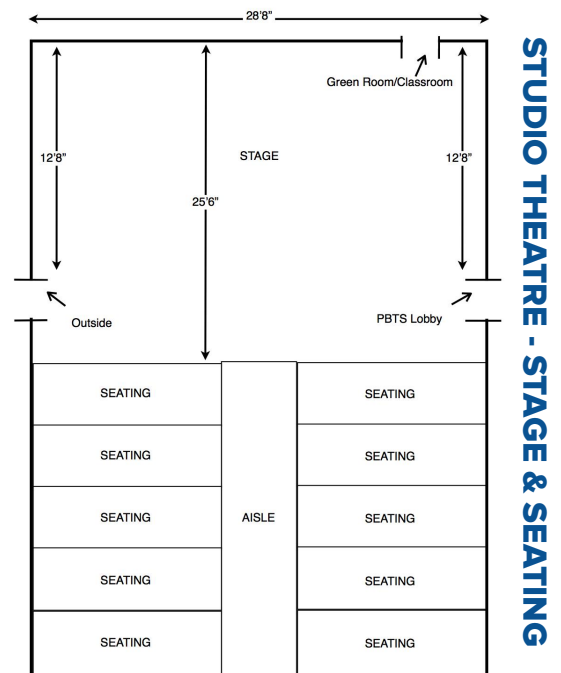

A CHRISTMAS CAROL ONSTAGE DECEMBER 6 - 22, 2019

Written by Charles Dickens • Adapted by Romulus Linney • Directed by C. Suzanne Hudson-Smith, CFRE

An adaptation of the story of Ebenezer Scrooge's journey from an embittered, ungenerous creature into a giving, caring human being at the hands of three spirits, who, one Christmas Eve, show him what life means. This richly textured play brings the full spirit of the book, as well as those of Christmases Past, Present and Yet To Come, to life on the stage.

Our Studio Theatre is an intimate, 80-seat performance space that transforms beautifully to the perfect party spot! An open stage area works as a dance floor, a space for setting up tables, presentations, or whatever else your creative mind can come up with! There's built in theatre seating giving added space for your guests to relax.

Connected to the Studio Theatre is our Classroom, which is available for an add-on! The Classroom is perfect for setting up a bar, serving food (no restrictions on caterer choice), or using as a staging area.

COST OVERVIEW

PERFORMANCE TICKETS: $22 per ticket
Includes reserved seating for your group!

STUDIO THEATRE RENTAL: $500

CLASSROOM SPACE ADD-ON: $250

EVENT INSURANCE IS REQUIRED FOR HOLIDAY PARTY

106 6th Street North
Jacksonville Beach, FL 32250
...
904.249.0289
playersbythesea.org

QUESTIONS?

Please don't hesitate to contact me to talk further!

C. Suzanne Hudson-Smith, CFRE
904.249.0289 • suzanne@playersbythesea.org